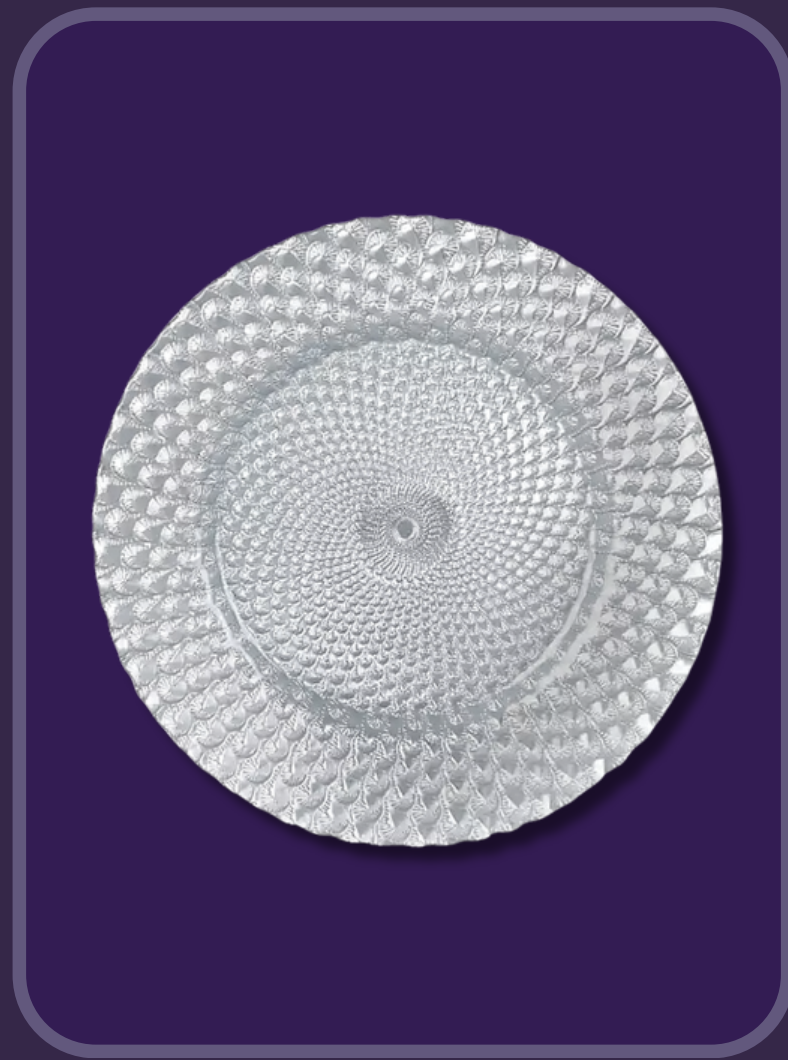

Costa Nova Brisa

Transparent Gold Rimmed

White Gold Rimmed

Transparent Silver Beaded

White Beaded

Black

Silver

Clear Diamond

Jute

Victorian Blue

Victorian Purple

Victorian Honey

Victorian Green

Venice Smoked Pink

Venice Smoked Grey

Gold Rimmed Crystal