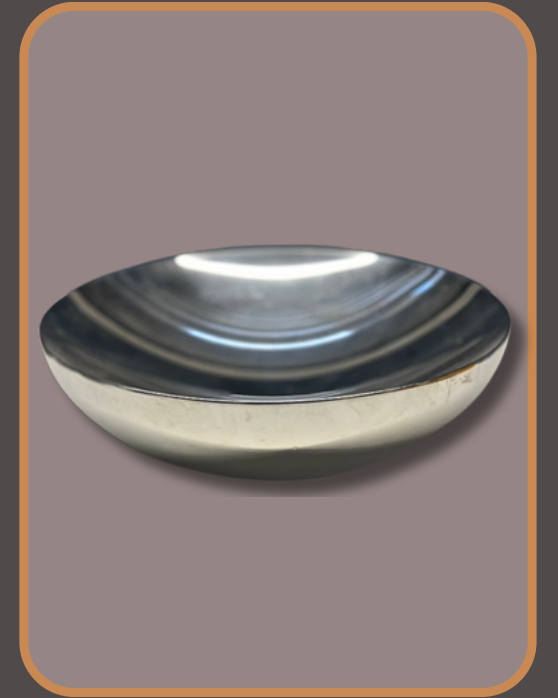

Amber Two

Top-tier

Sayuri Pink

Sayuri Green

Sadashi Black

Alessi Stainless Still

Bauscher Purity Deep

Bauscher Textured

Oval Wave

Blue-Black Rim

Round White

Oval White

Stainless Still Round

Old Fashioned

Rectangular

Square