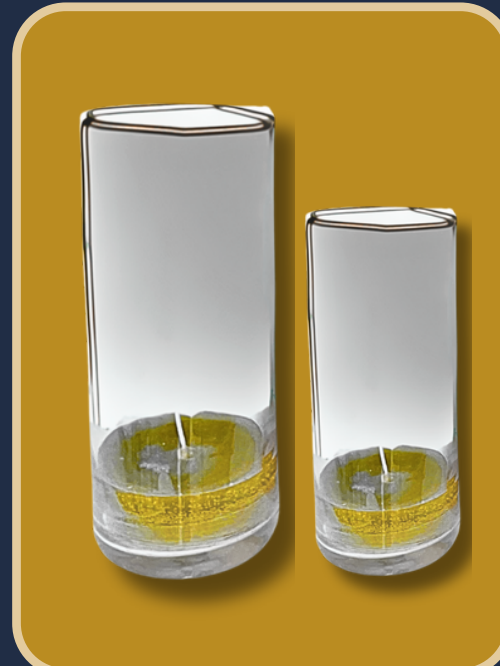

Black Metal Lantern S

White Lantern

Deep-Dye Candles

Navy Blue

Dark Green

Mustard

Purple

Dark Terracotta