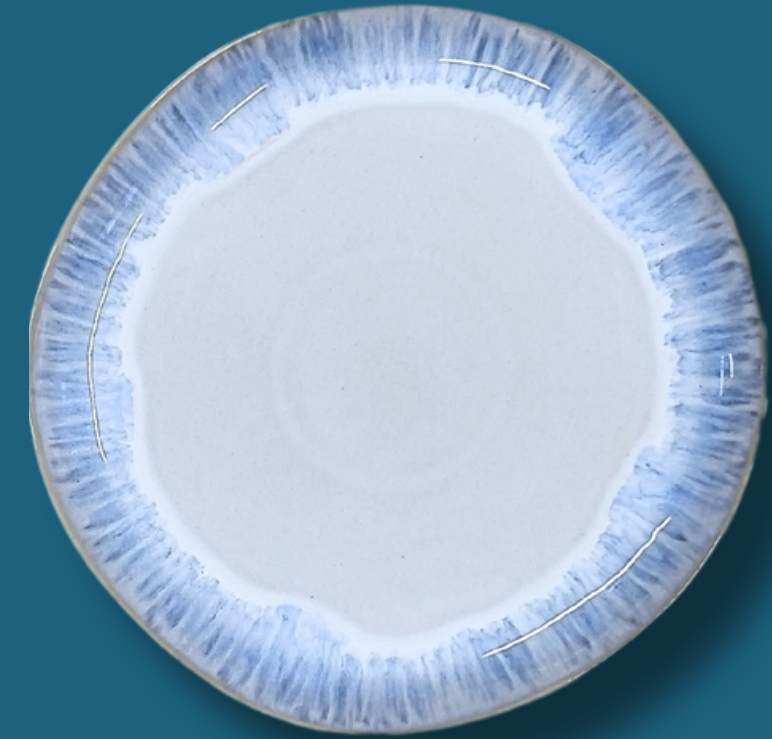

Costa Nova Brisa

Transparent Gold Rimmed

White Gold Rimmed

Transparent Silver Beaded

White Beaded

Black

Silver

Clear Diamond

TABLE TEXTILES

Linen Coral Tablecloths

Premium Linen Table Runner

Decorative Table Runner

Round White Tablecloth

Black Rectangular Tablecloth

White Rectangular Tablecloth

Funktion One