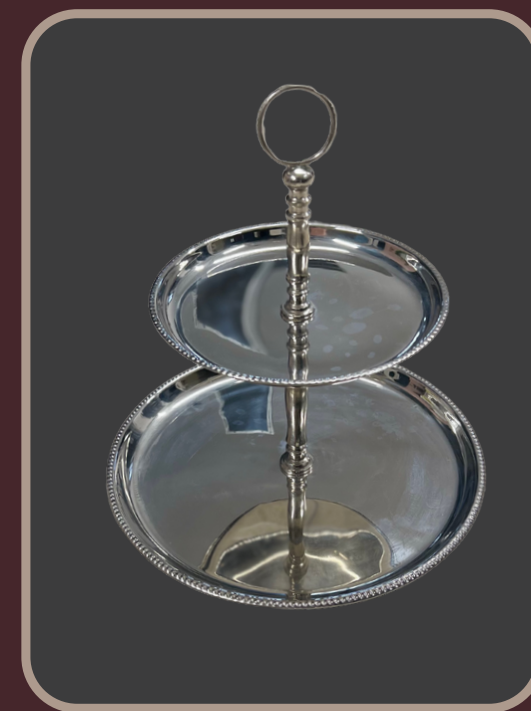

Mosaic Ciel

CAKE STANDS

Atlas Pink

Acacia

Amber

Reflections Green

Atlas Pink Two

Silver